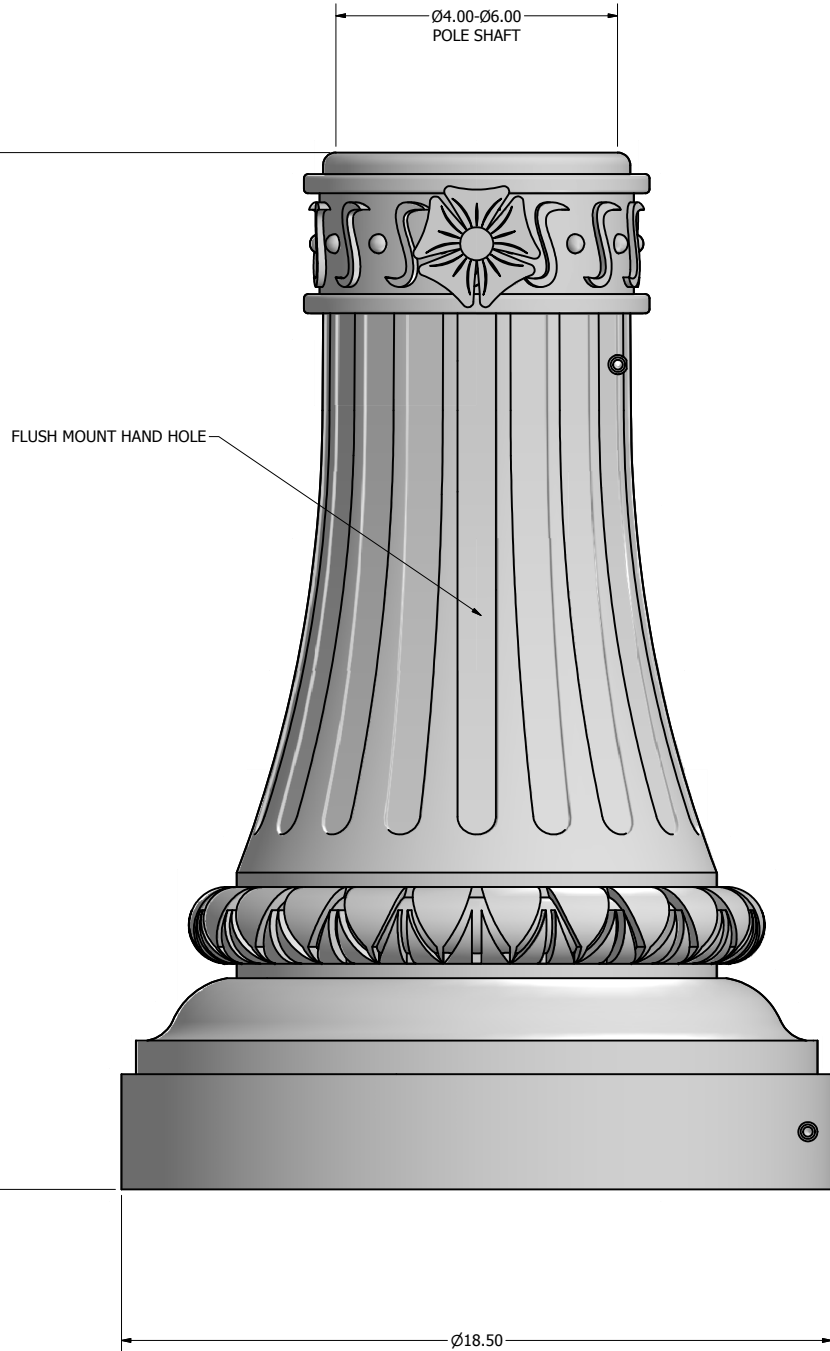

NOTE: FINISH SHALL BE POLYESTER POWDER COAT IN A STANDARD COLOR.

CLAMSHELL BASE CASTING

DRAWN M. HARVALA	11/18/2010	UNITED LIGHTING STANDARDS, INC 23171 GROESBECK HWY. WARREN, MI 48089		
CHECKED		TITLE		
QA				
MFG				
APPROVED				
		SIZE C	DWG NO B3-CS	REV
		SCALE	SHEET 1 OF 1	